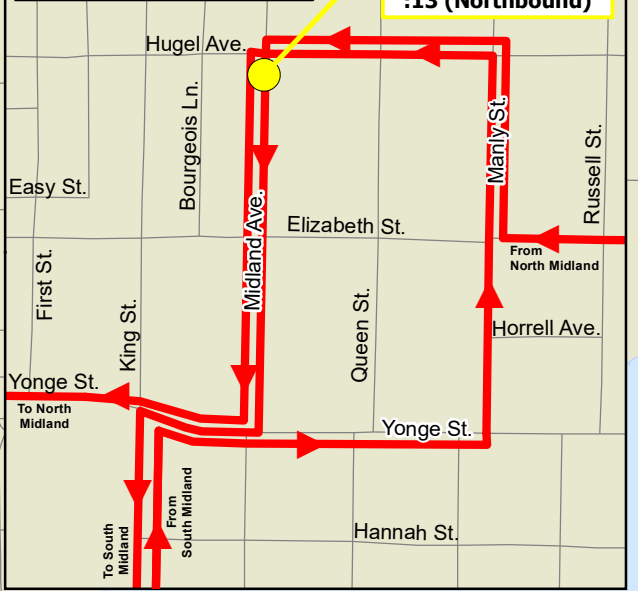

MPTS

Transit Route Map

Effective April 1, 2024

For more info, please contact the Town of Midland at 705-526-4275 ext. 2255 or email transit@midland.ca

Visit the Mid-Pen Transit Website

Scan the QR code below to visit midland.ca/transit for updates and information including details about the switch to a single Midland (Red) Route

Downtown Midland Detail Map

Route Starting Point
:45 (Southbound)
:13 (Northbound)

Transfer Zone Details

The Midland and Penetanguishene buses both now go to all transfer zone locations. Please board any bus between Superstore and Mountainview Mall and it will take you to the transfer point at Huronia Mall.

Both bus routes head to Superstore first, Mountainview Mall next and finally Huronia Mall. They then travel to GBGH before continuing on with the rest of their routes.

Point of Transfer Between Midland and Penetanguishene Buses:
Huronia Mall Stop by Giant Tiger

:30 Bus Arrival Time
In Minutes Past the Hour
Times are Approximate

- Bus Shelter
- Bus Stop
- School
- Medical Centre
- Hospital
- Seniors Residence
- Waypoint Center
- Wal-Mart
- Village Square Mall
- Georgian College
- Mountainview Mall
- Huronia Mall
- Public Library
- Police
- Town Hall