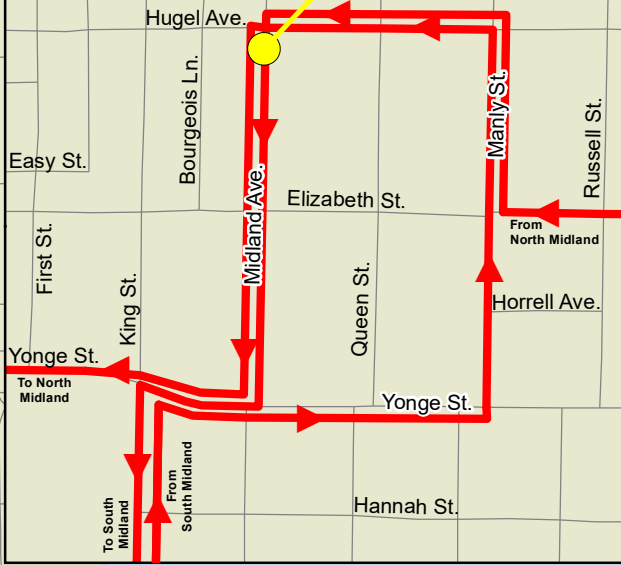

### LINX Route Stops

Penetanguishene/Midland to Barrie:

Midland Huronia Mall, Penetanguishene Arena, Downtown Penetanguishene, Poyntz St.

Midland to Orillia:

Georgian College, No Frills

### Downtown Midland Detail Map

Route Starting Point  
:45 (Southbound)  
:13 (Northbound)

### Transfer Zone Details

The Midland and Penetanguishene buses both now go to all transfer zone locations. Please board any bus between Superstore and Mountainview Mall and it will take you to the transfer point at Huronia Mall.

Both bus routes head to Superstore first, Mountainview Mall next and finally Huronia Mall. They then travel to GBGH before continuing on with the rest of their routes.

**Point of Transfer Between Midland and Penetanguishene Buses:**  
Huronia Mall Stop by Giant Tiger