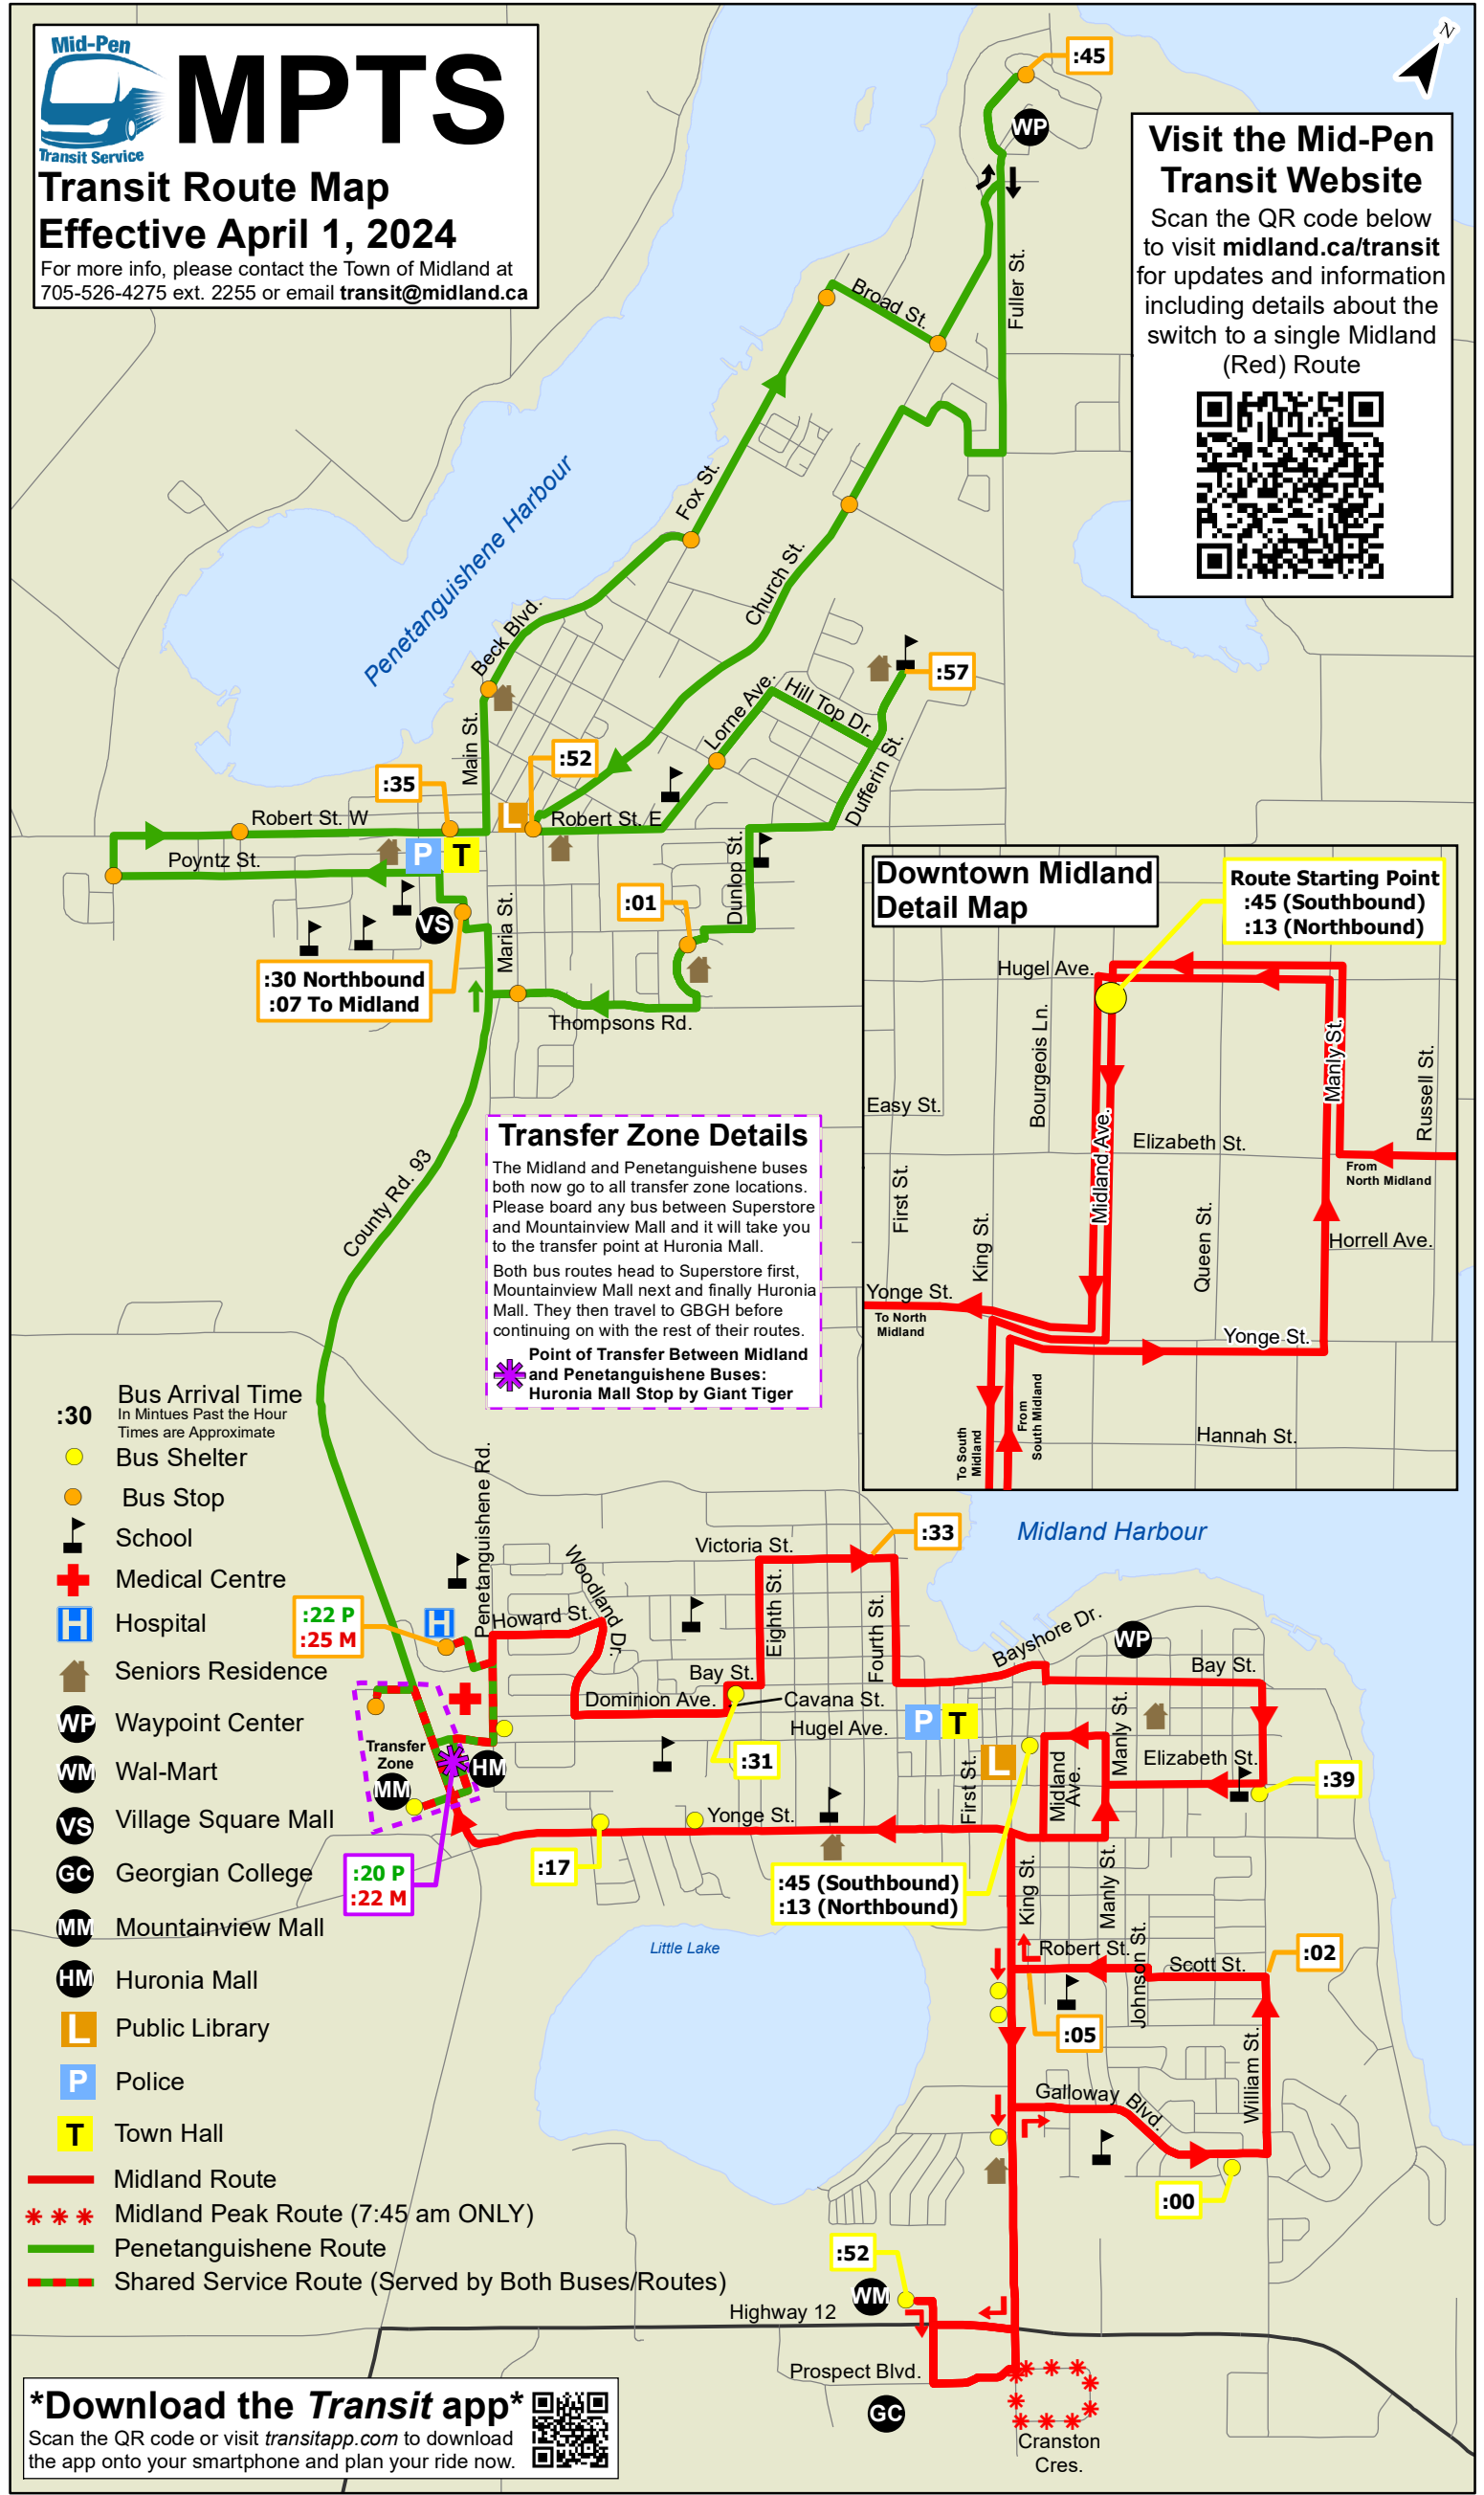

MPTS

Transit Route Map

Effective April 1, 2024

For more info, please contact the Town of Midland at 705-526-4275 ext. 2255 or email transit@midland.ca

Visit the Mid-Pen Transit Website

Scan the QR code below to visit midland.ca/transit for updates and information including details about the switch to a single Midland (Red) Route

Downtown Midland Detail Map

Route Starting Point
:45 (Southbound)
:13 (Northbound)