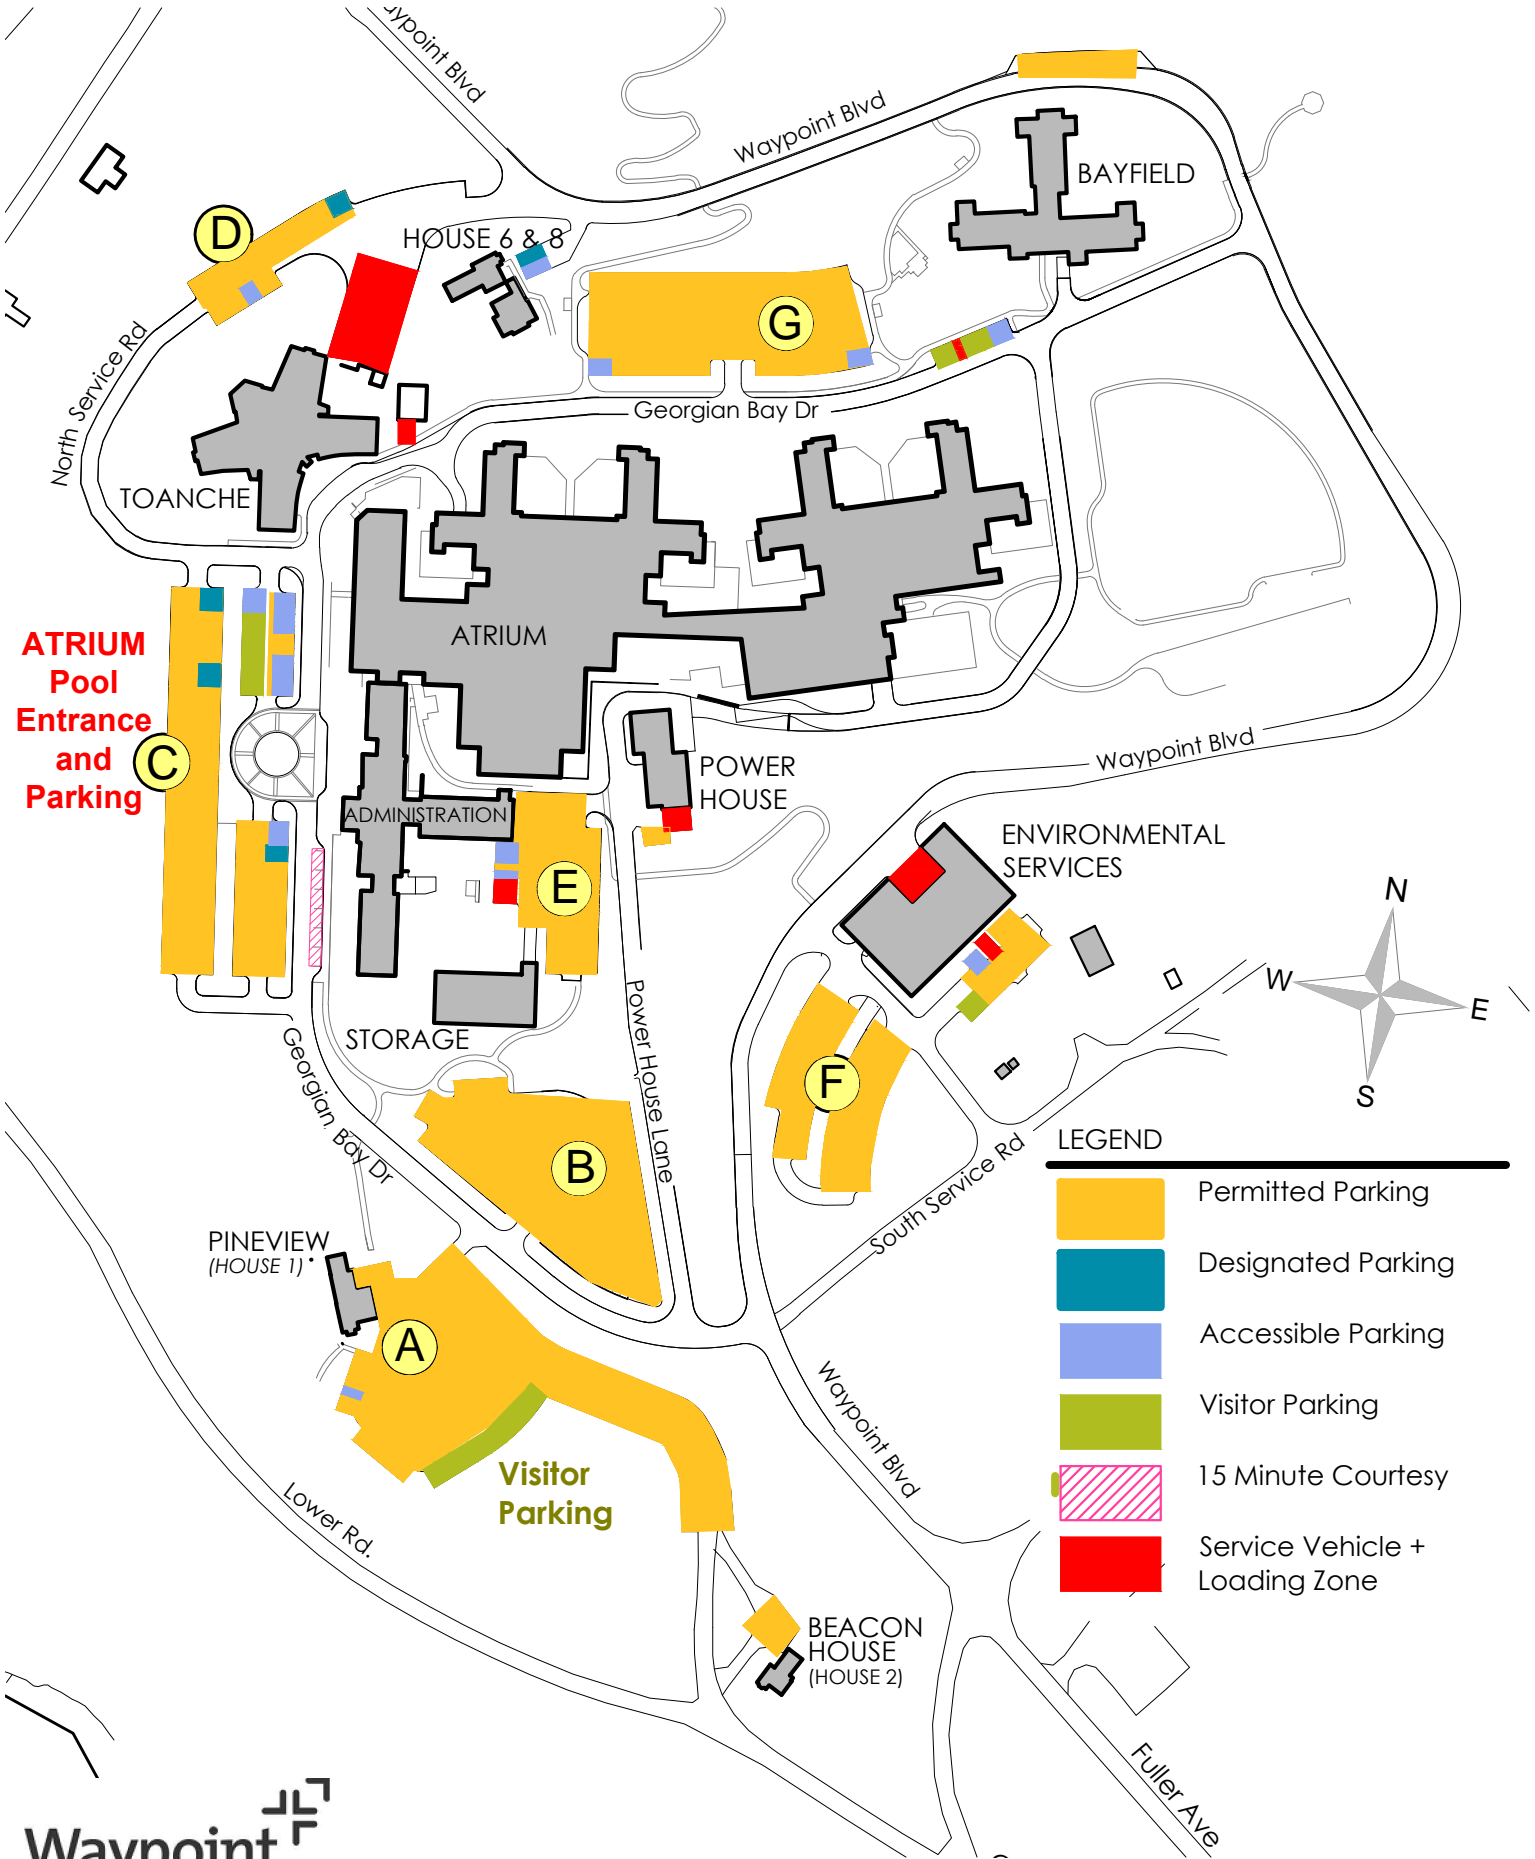

Waypoint Centre is located at the end of Fuller Avenue, Penetanguishene

**ATRIUM  
Pool  
Entrance  
and  
Parking**

**LEGEND**

	Permitted Parking
	Designated Parking
	Accessible Parking
	Visitor Parking
	15 Minute Courtesy
	Service Vehicle + Loading Zone