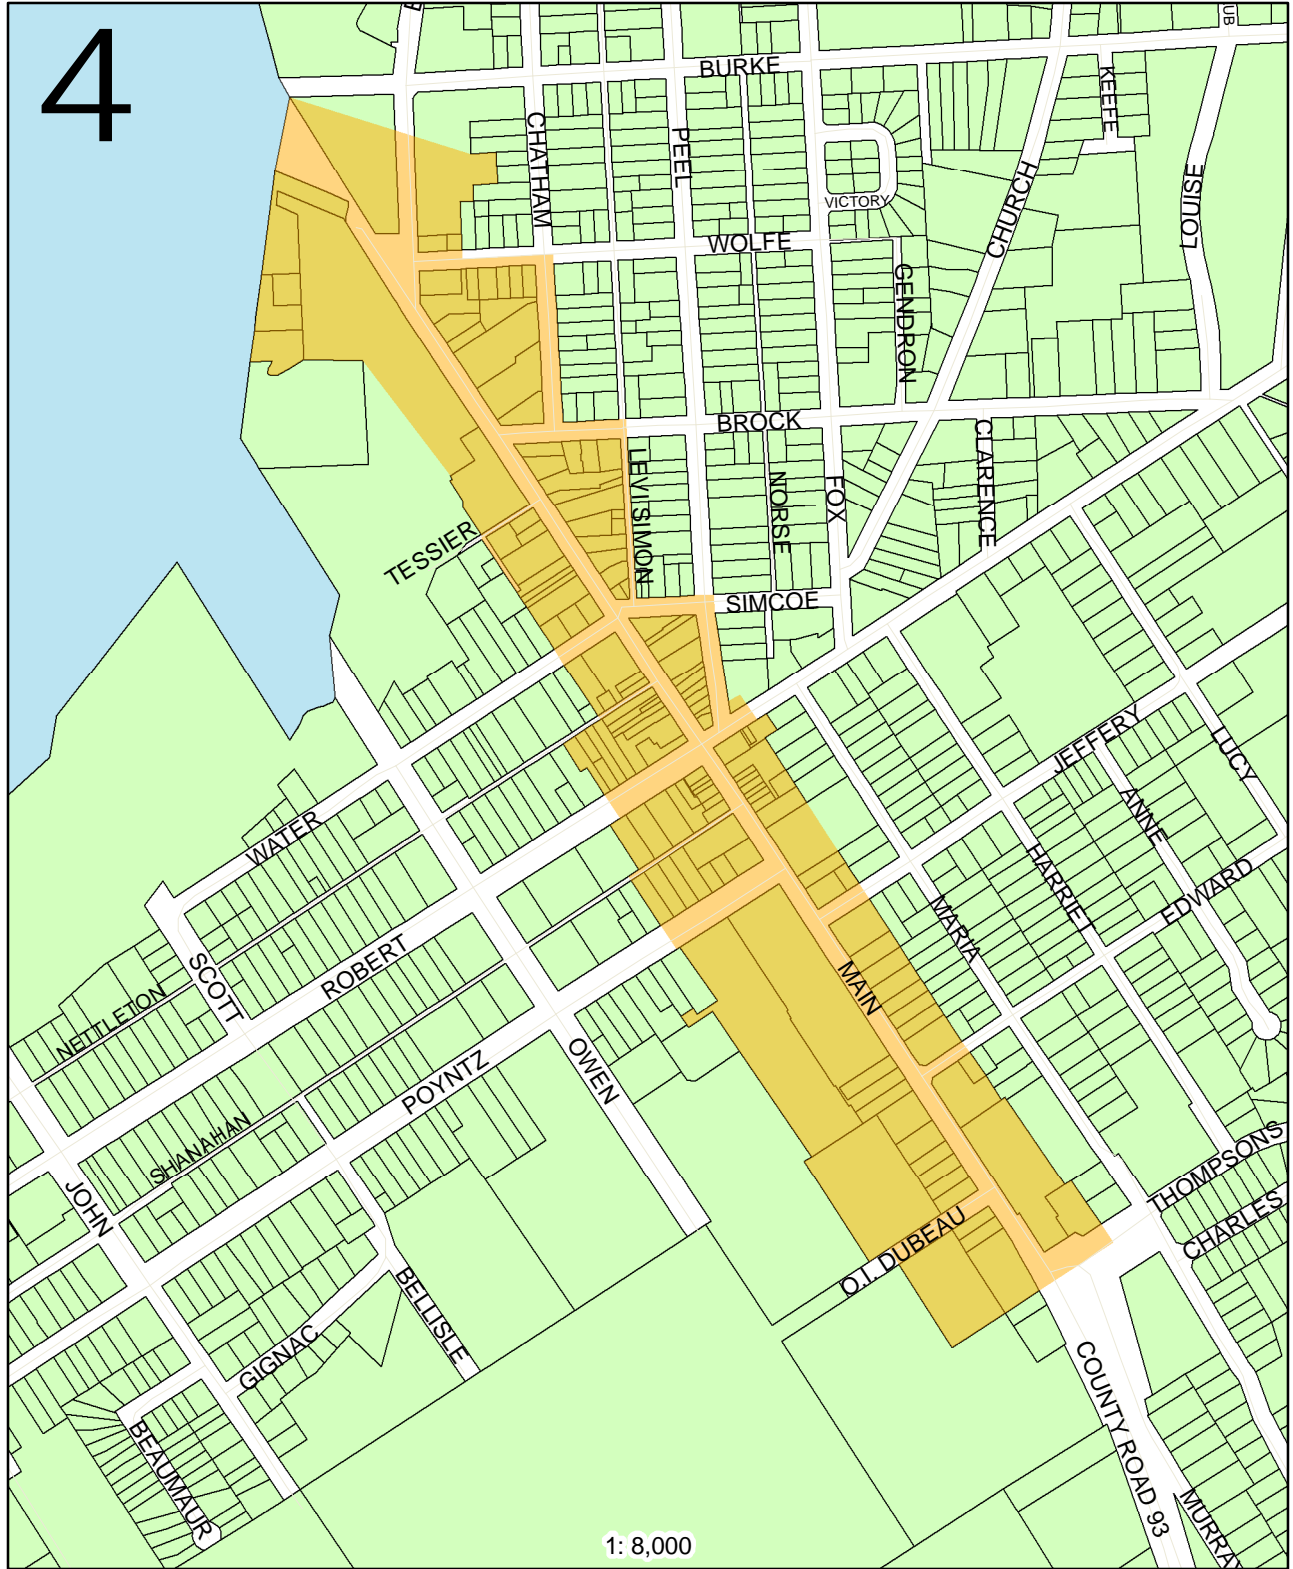

Town of Penetanguishene: Downtown Improvement Area

Legend

- Downtown Improvement Area
- Land Parcels